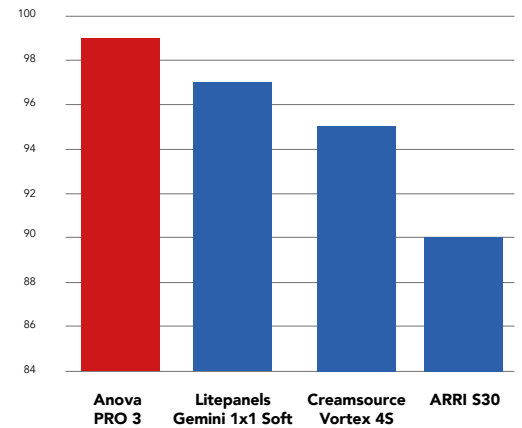

TECHNICAL SPECIFICATIONS

Lux at 1m

Colour Accuracy (TLCI)

	Rotolight AP3	Aputure Nova P300c	Litepanel Gemini 1x1 soft	Creamsource 1x1 Vortex 4	ARRI S30
IP Rating:	✓ 65	✗ 20	✗ 20	✓ 65	✗ 20
Touchscreen Interface	✓	✗	✗	✗	✗
Electronic Diffusion enabled	✓	✗	✗	✗	✗
High Speed Sync Flash	✓	✗	✗	✗	✗
Peak Brightness (1m)	>25,000 lux	9000 lux	5544 lux	12,218 lux (at 40 degrees)	5526 lux
Digital Filters	2500	300	600	300	300
Colour Accuracy TLCI	99	95	97	95	90
Weight	3.4kg	10.35kg	5.31kg	9.9kg	7kg
Power Consumption	300W	360W	200W	325W	200W
Integrated wireless DMX	✓	✗	✗	✓	✗
Native Battery Operation	✓	✗	✗	✗	✗