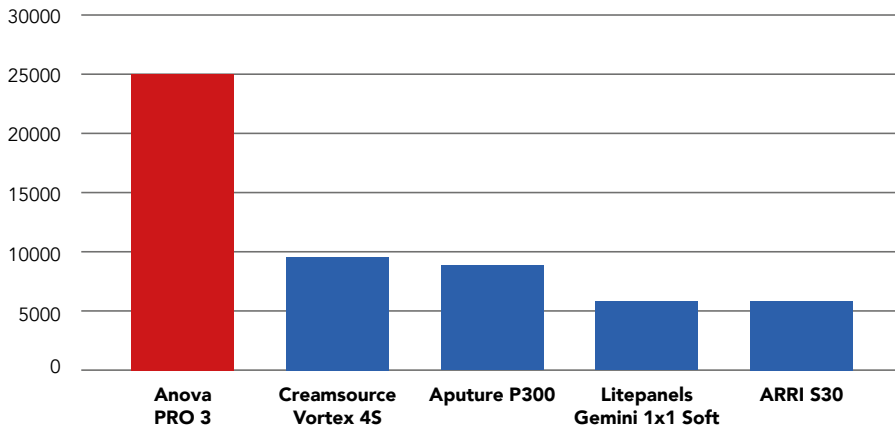

INTRODUCING

ANOVA PRO 3

THE ALL-WEATHER POWERHOUSE

CLASS LEADING POWER,
> 25,000 LUX AT 1M

IP65 WATER-RESISTANT,
PERFECT FOR OUTDOOR USE

"MAGIC EYE"
OPTICAL LIGHT SENSOR

FULL COLOUR
TOUCHSCREEN DISPLAY

LUMENRADIO
CRMX & IOS / ANDROID APP

TECHNICAL SPECIFICATIONS

Lux at 1m

Colour Accuracy (TLCI)

	Rotolight AP3	Aputure Nova P300c	Litepanel Gemini 1x1 soft	Creamsource 1x1 Vortex 4	ARRI S30
IP Rating:	✓ 65	✗ 20	✗ 20	✓ 65	✗ 20
Touchscreen Interface	✓	✗	✗	✗	✗
Electronic Diffusion enabled	✓	✗	✗	✗	✗
High Speed Sync Flash	✓	✗	✗	✗	✗
Peak Brightness (1m)	>25,000 lux	9000 lux	5544 lux	12,218 lux (at 40 degrees)	5526 lux
Digital Filters	2500	300	600	300	300
Colour Accuracy TLCI	99	95	97	95	90
Weight	3.4kg	10.35kg	5.31kg	9.9kg	7kg
Power Consumption	300W	360W	200W	325W	200W
Integrated wireless DMX	✓	✗	✗	✓	✗
Native Battery Operation	✓	✗	✗	✗	✗